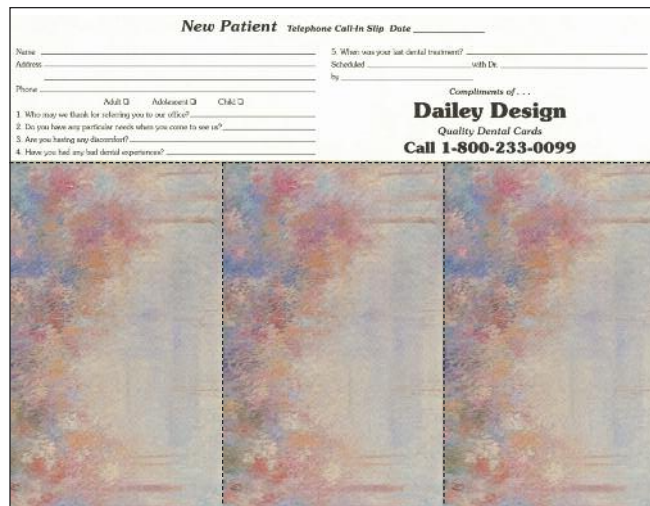

# Clearance Laser Recall Cards

**Laser Cards**  
**8 1/2 x 11 Sheet**  
 Mailed as a postcard  
 Imprint your message.  
 Size 6 x 3 11/16  
**CALL 1-800-233-0099**  
**WITH QUESTIONS!**

Prices  
 reflect a  
**40%**  
 discount!

Winter Gold Laser

**Standard 4-up**  
 (8 1/2 x11 sheet)  
**Laser Recall Cards**  
 These are offset card (Some cards  
 have a dusting on the backside.  
 Please call us at 1-800-233-0099  
 for complete details before ordering!  
**(40% Discount from Original Price)**