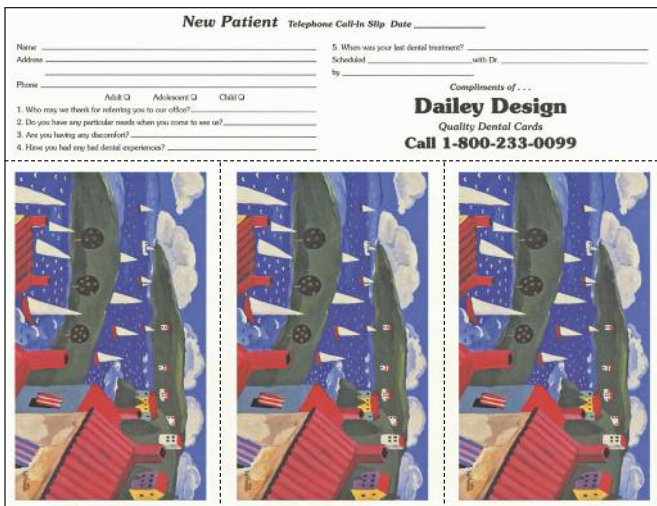

# Clearance Laser Recall Cards

**Laser Cards**  
**8 1/2 x 11 Sheet**  
 Mailed as a postcard  
 Imprint your message.  
 Size 6 x 3 11/16  
**CALL 1-800-233-0099**  
**WITH QUESTIONS!**

Prices  
 reflect a  
**40%**  
 discount!

Winter Gold Laser

**Standard 4-up**  
 (8 1/2 x11 sheet)  
**Laser Recall Cards**  
 These are offset card (Some cards  
 have a dusting on the backside.  
 Please call us at 1-800-233-0099  
 for complete details before ordering!  
**(40% Discount from Original Price)**